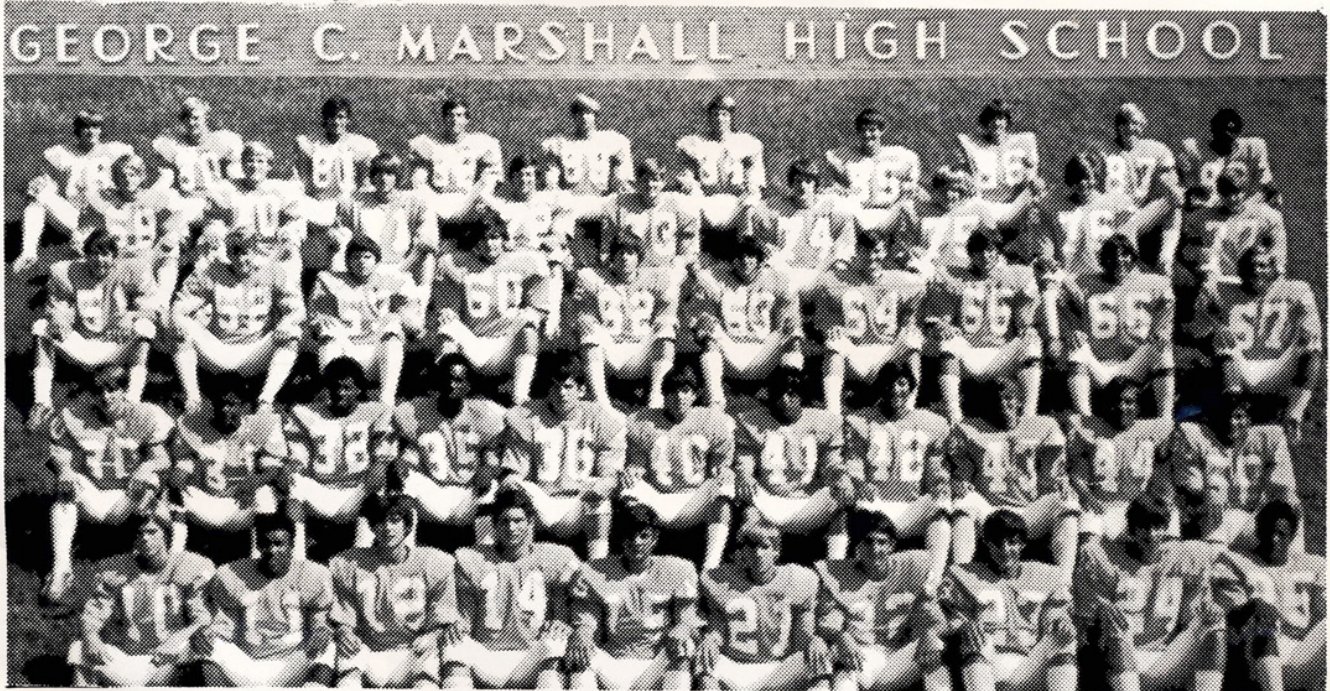

Homecoming And National Coaches Day

G. C. Marshall
vs
Langley

ADMINISTRATIVE AND COACHING STAFF

Front Row, l to r.: Charles Baker, ninth grade principal; Richard Oliver, 10th grade principal; John Broaddus, principal of the school; Robert Robinson, director of guidance; George Felton, 12th grade principal; Herb Yost, director of athletics. Second Row, l to r.: Armand Sebastianelli, admin. aide; Monte Campbell, JV basketball; John Schlogl, cross country and asst. track; Stan Kemp, JV football; Pat Dolan, intramural coordinator and gymnastics; James Hoy, 11th grade principal. Third Row, l to r.: Kenneth Freeman, freshman football; Meredith Boyd, head track and indoor track; Roger Wood, freshman football; Ed Henry, head football and JV baseball; Dean Sissler, JV football and asst. baseball; John Gouldin, head tennis. Back Row, l to r.: Everett Cloud, admin. aide and asst. football; Joe White, asst. football and track; Bob Smith, head basketball; Nick Hilgert, head wrestling and asst. football; Jimmie Miller, head baseball; not pictured: James Earl, head golf; Ted Pease, asst. wrestling; to be announced, soccer coach.

FOOTBALL TEAM

Front Row, l. to r.: Mike Oliff, John Cheffens, Bill Gates, Brent McDaniel, Jeff Bush, Gary Lybrand, Jack Bush, Mark Bendorf, Paul Gural, and Payton Bailey. Second Row, l. to r.: Ray Gallagher, Charles Payne, Mark Jones, Ralph Snead, John Chryst, Tom Davis, Mike Atalla, Eric Mondres, Gary Smerdzinski, John Atalla, Cliff Carroll. Third Row, l. to r.: Steve Perlik, Kevin Fuller, Bill Brown, Mike Culhane, Martin Kinsman, David Caras, Tom Childress, Bill Berg, Jim Noble, Earl Wilkerson. Fourth Row, l. to r.: Mike Burke, Jim Day, Paul Cannon, Mike Kinsman, Mark Snow, Paul O'Neil, Lee Berkebile, Jime Larson, Bob Brill. Back Row, l. to r.: Blair Flynn, Stu Heironimus, Steve Brown, Mark Olson, Mike Gless, George Seaman, Robin Blandford, Steve Douthat, Larry Caynor, David Wallace.